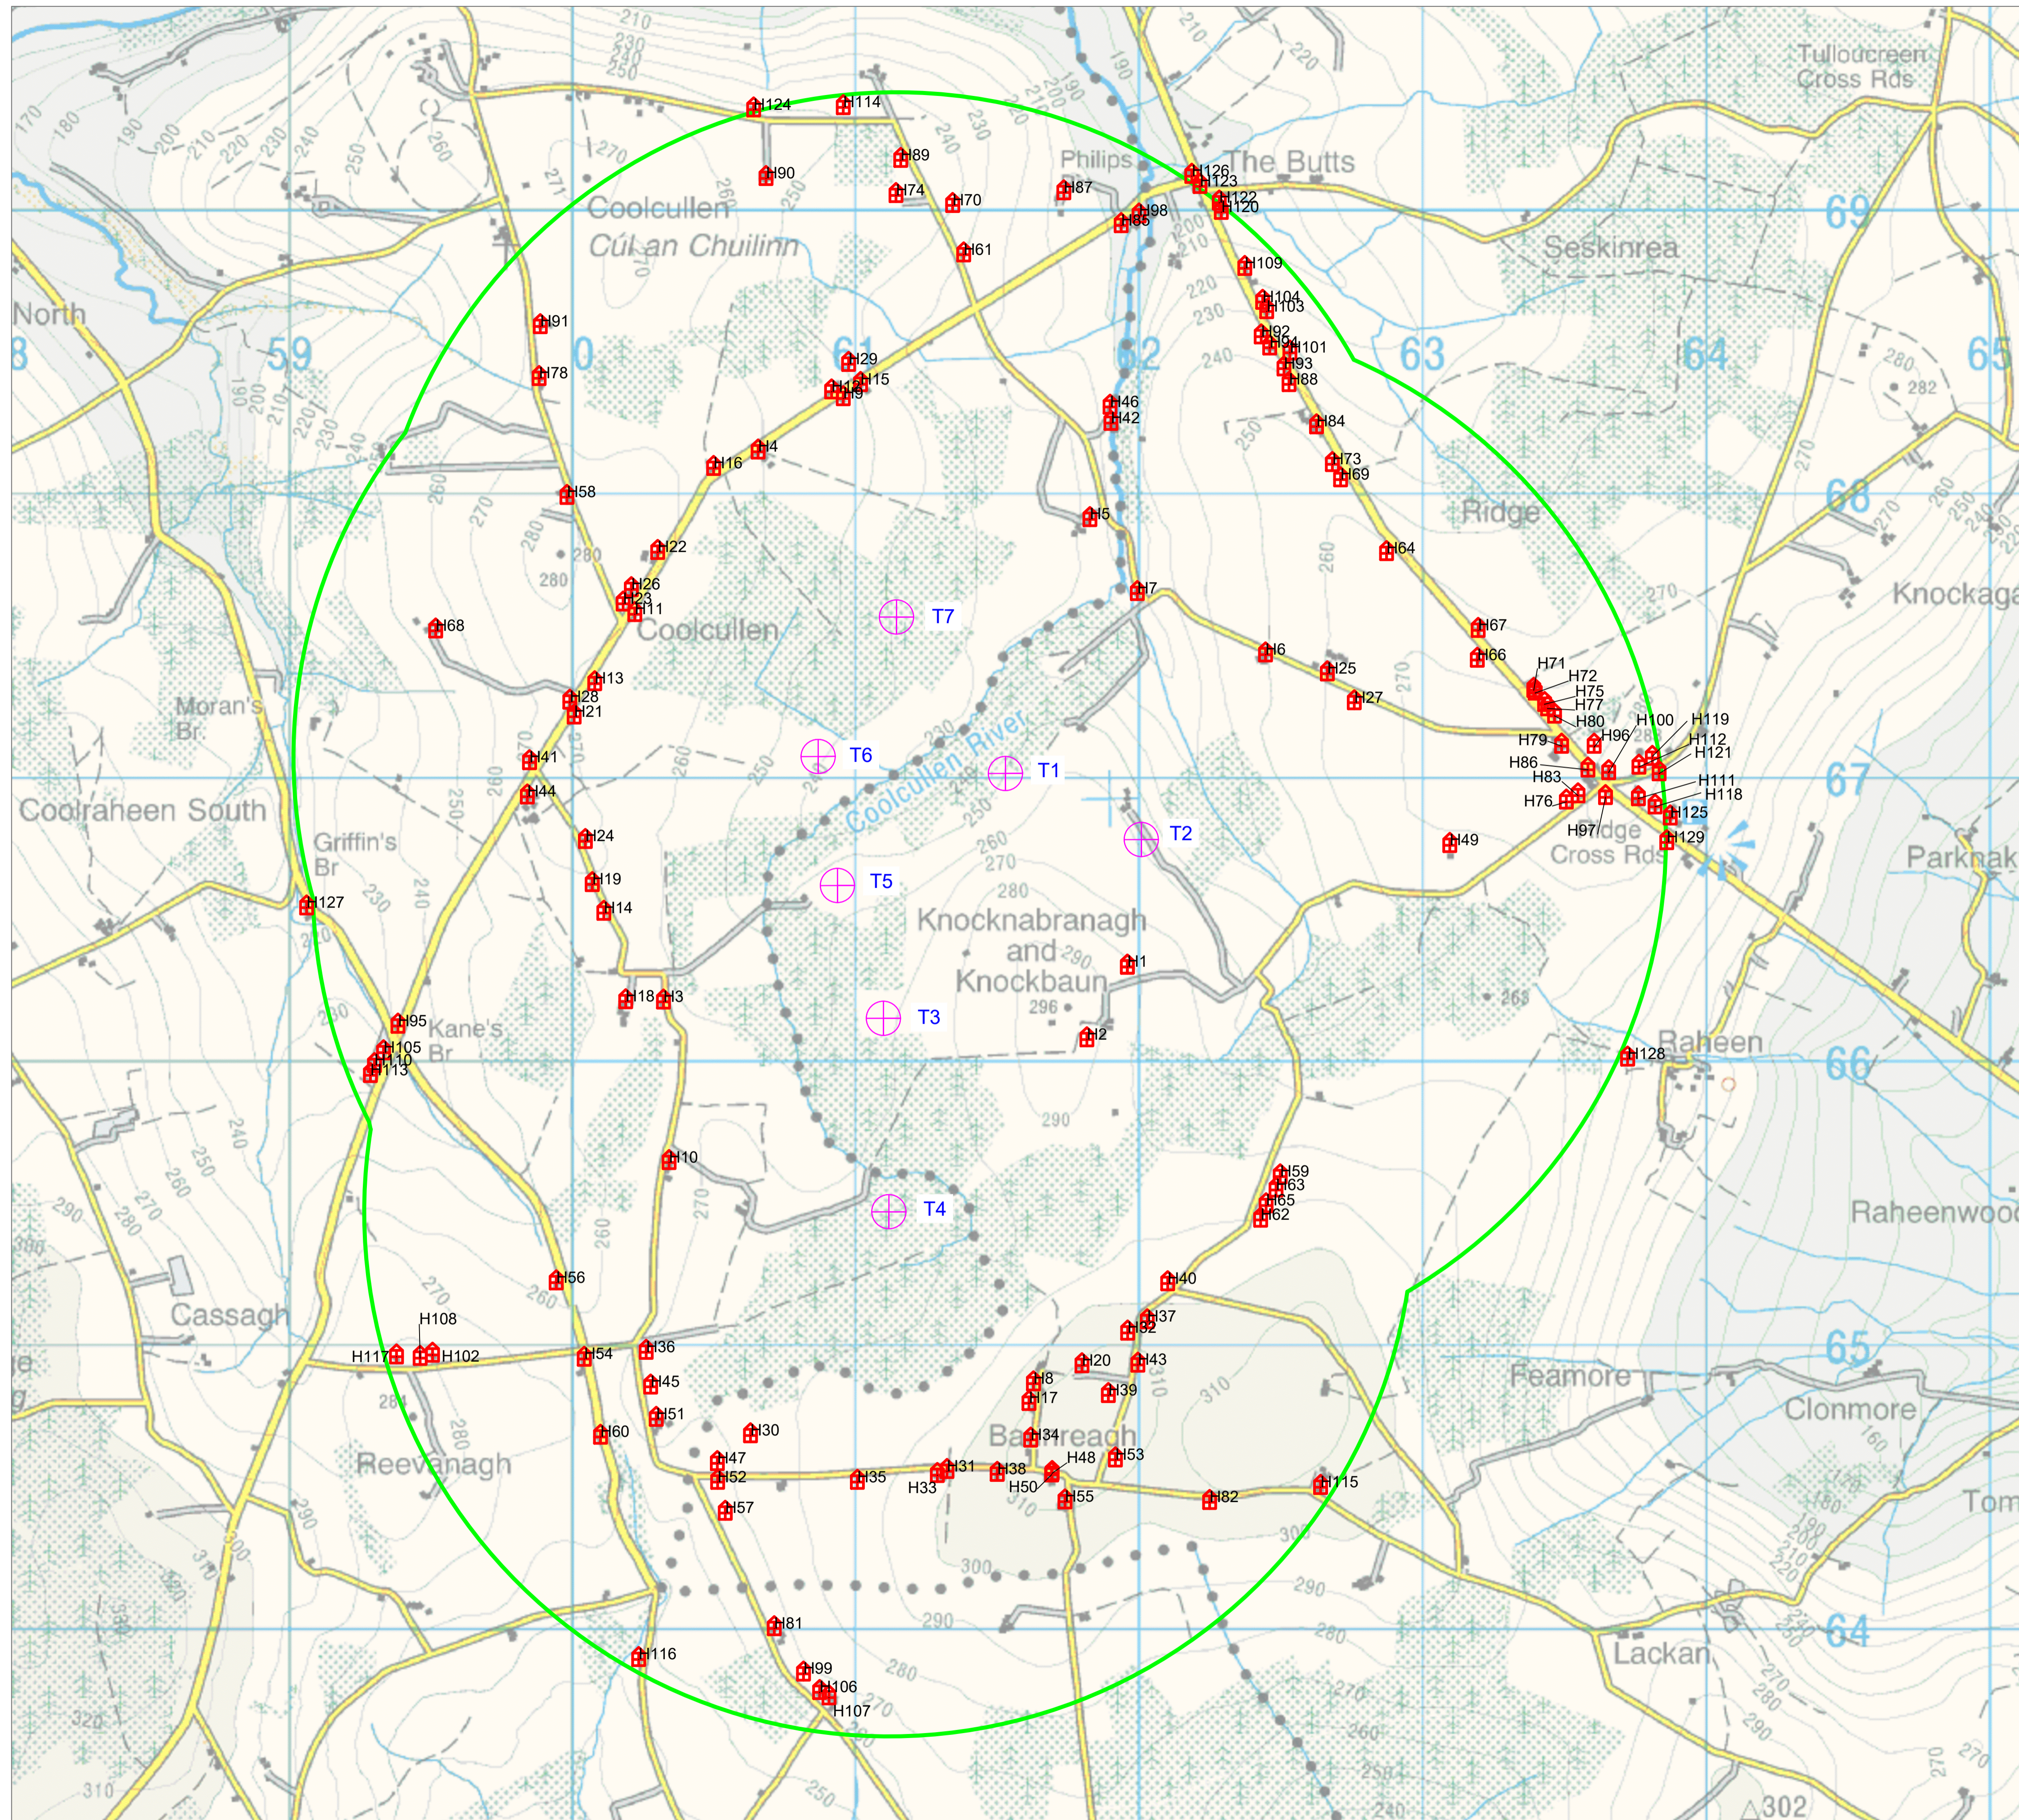

White Hill Wind Farm

**Legend:**

- Turbines Locations ⊕
- Dwelling Locations 🏠
- Area within 1850m (10 x tip height) of a turbine —

Date:	Rev:	Description:	Drawn By:
-------	------	--------------	-----------

Prepared by:

Galetech Energy Services,  
Clondorgan,  
Stradone,  
Co. Cavan

Client:

**White Hill Wind Ltd**

Job Title:

**White Hill Wind Farm**

Drawing Title:

**Dwelling Map**

Drawing No.:	Revision No.:
WTH_PAS_EIAR_018	0

Scale:	Date:
(A1) 1:12,000	30/10/2022